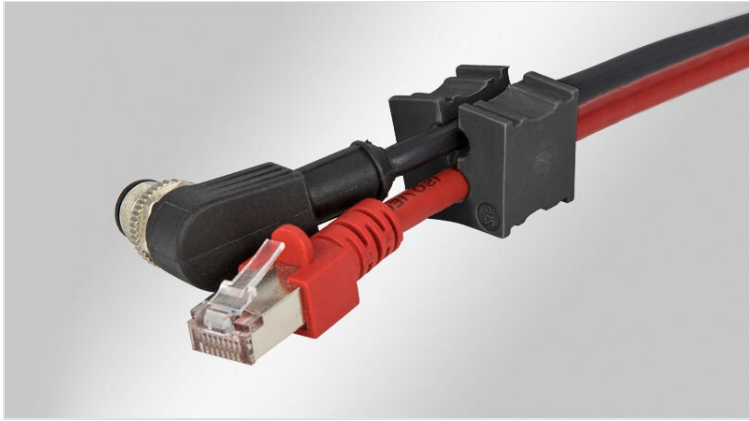

KT multi | KT special | Multi-hole / special cable grommets, black

for cable diameters 1 - 8 mm and special cables / IP54

Cable grommets KT small are used with the following cable entry components:

- [KEL cable entry frames](#)
- [KVT split cable glands](#)

Black KT grommets have an increased chemical resistance, e.g. against aggressive oils, coolants etc.

KT multi-hole and special grommets enable a sealing of the cables with IP54.

When using double or quadruple grommets the cable density of cable entry frames and cable glands can be greatly increased. The multi-hole model range KT small is designed for cable diameters from 1 to 8 mm. icotek also offers special cable grommets for e.g. ASI lines. ATG adapter grommets provide the possibility to hold a small KT grommet to reduce the clamping range down to 1 mm.

When installing the small grommets in multiple rows, the flat sides should be facing each other. This allows the flat sides to match up and provide a secure seal.

IP54

RoHS compliant

Made in Germany

Specifications

IP rating (EN 60529)	IP54
Material	Elastomer
Flame class	UL94-HB
Operating temperature	-30 C° to 90 C°
Properties	higher chemical resistance

Advantages & benefits

- Enable routing of pre-terminated cables through cable entry frames and split cable glands
- High strain relief in accordance with EN 62444 when a suitable cable entry is selected
- Available for a large range of cable diameters
- Greatly increased cable density when using double or quadruple grommets